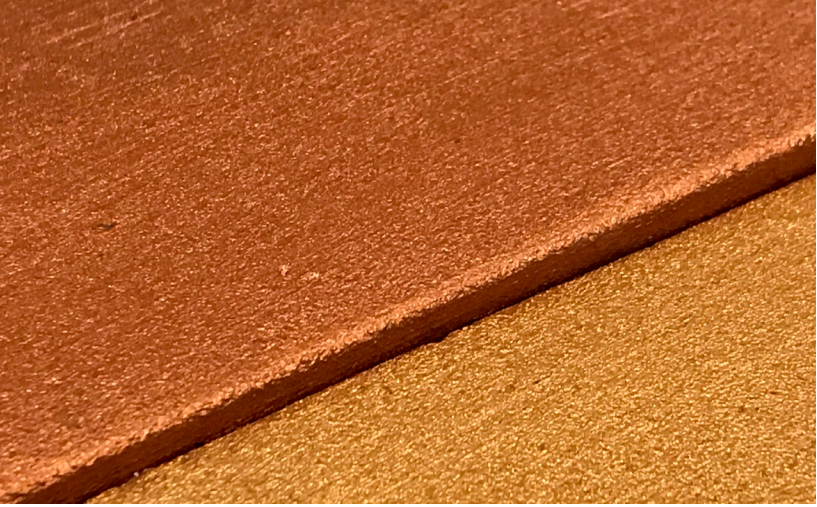

**Metallic
Finishes**